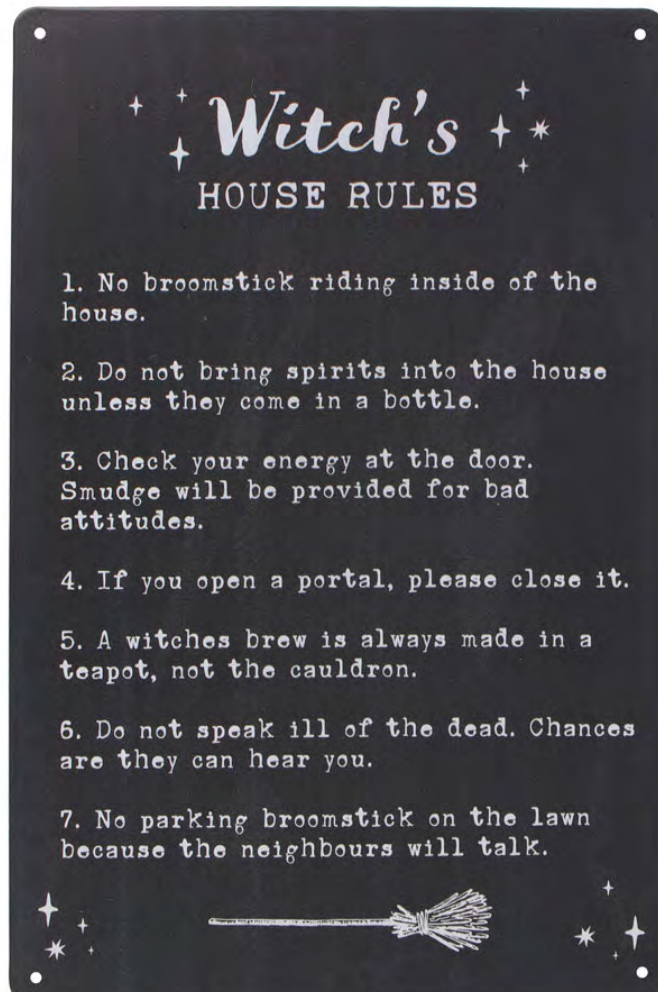

### **Product Description**

Every household needs a set of rules to live by and this metal wall sign features seven unique guiding stars for witches including 'Don't bring spirits into the house unless they're in a bottle.' Sure to make visitors laugh and become a favoured piece of home decor. Exclusive to us at Something Different and part of our 'Kitchen Witch' collection.